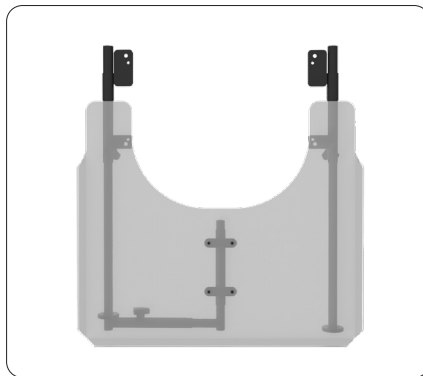

Trays

Tray in transparent plastic – with or without mounting system

- » Table material: PETG
- » High surface hardness
- » Impact resistant
- » Shatter-proof
- » Mounting system: Black KTL steel
- » Easy adjustment of width

Description	Part no.
Complete tray incl. mounting system for 320–410 mm seat width	721059
Complete tray incl. mounting system for 460–510 mm seat width	72105J
Tray excl. mounting system for 320–410 mm seat width	721004-1
Tray excl. mounting system for 460–510 mm seat width	721006-1

Mounting system for trays

- » Black KTL steel
- » Easy adjustment of width

Description	Part no.
Complete mounting system for 320–310 mm seat width	72114LR
Complete mounting system for 460–510 mm seat width	72114LR