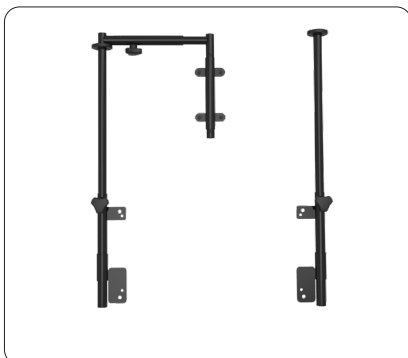

Trays

Tray in transparent plastic – with or without mounting system

- » Table material: PETG
- » High surface hardness
- » Impact resistant
- » Shatter-proof
- » Mounting system: Black KTL steel
- » Easy adjustment of width

Description	Part no.
Complete tray incl. mounting system for 320–410 mm seat width	721059
Complete tray incl. mounting system for 460–510 mm seat width	72105J
Tray excl. mounting system for 320–410 mm seat width	721004-1
Tray excl. mounting system for 460–510 mm seat width	721006-1

Mounting system for trays

- » Black KTL steel
- » Easy adjustment of width

Description	Part no.
Complete mounting system for 320–310 mm seat width	72114LR
Complete mounting system for 460–510 mm seat width	72114LR