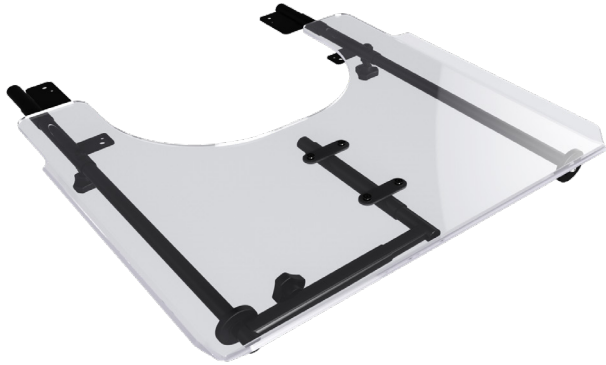

Trays

Tray in transparent plastic – with or without mounting system

- » Table material: PETG
- » High surface hardness
- » Impact resistant
- » Shatter-proof
- » Mounting system: Black KTL steel
- » Easy adjustment of width

Description	Part no.
Complete tray incl. mounting system for 320–410 mm seat width	721059
Complete tray incl. mounting system for 460–510 mm seat width	72105J
Tray excl. mounting system for 320–410 mm seat width	721004-1
Tray excl. mounting system for 460–510 mm seat width	721006-1

Mounting system for trays

- » Black KTL steel
- » Easy adjustment of width

Description	Part no.
Complete mounting system for 320–310 mm seat width	72114LR
Complete mounting system for 460–510 mm seat width	72114LR