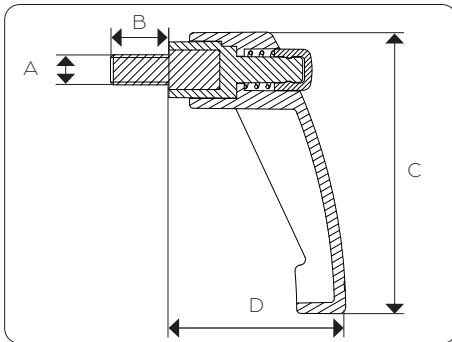

Clamping levers

Clamping levers with external thread

- » Black textured surface
- » Multiple handle positions

Description	A (mm)	B mm	C mm	D mm	MBL Logo	Part no.
Clamping lever external thread M8 x 15,5	M8	15,5	75	47	Yes	671036
Clamping lever external thread M8 x 27	M8	27	75	47	Yes	67101K
Clamping lever external thread M8 x 30	M8	30	75	47	Yes	671038
Clamping lever external thread M6 x 16	M6	16	51	41	Yes	671013
Clamping lever external thread M6 x 16	M6	16	51	41	No	671016

Clamping levers with internal thread

- » Black textured surface
- » Multiple handle positions

Description	A (mm)	B mm	C mm	D mm	MBL Logo	Part no.
Clamping lever with internal thread M8 x 13	M8	13	75	47	Yes	671037