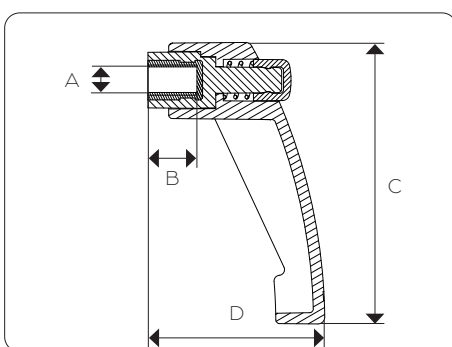

Clamping levers

Clamping levers with external thread

- » Black textured surface
- » Multiple handle positions

Description	A (mm)	B mm	C mm	D mm	MBL Logo	Part no.
Clamping lever external thread M8 x 15,5	M8	15,5	75	47	Yes	671036
Clamping lever external thread M8 x 27	M8	27	75	47	Yes	67101K
Clamping lever external thread M8 x 30	M8	30	75	47	Yes	671038
Clamping lever external thread M6 x 16	M6	16	51	41	Yes	671013
Clamping lever external thread M6 x 16	M6	16	51	41	No	671016

Clamping levers with internal thread

- » Black textured surface
- » Multiple handle positions

Description	A (mm)	B mm	C mm	D mm	MBL Logo	Part no.
Clamping lever with internal thread M8 x 13	M8	13	75	47	Yes	671037