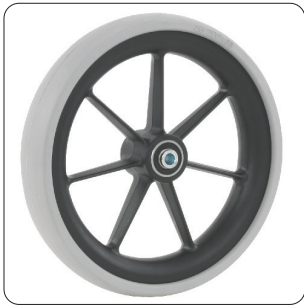

8" (200 x 33 mm) wheel with flat solid rubber or PU tyre

 mm	 mm	 kg	RUBBER Grey	PU Grey
ø10	37	40	141816	on request
ø8	45	40	140816	15081C
ø8	53	40	140866	on request
ø6	56	40	140867	on request
ø8	60	40	140818	15081F