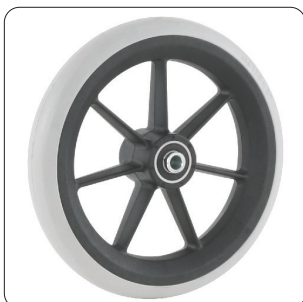

Wheels with 7 spokes and solid tyre

6"-8"

6" (150 x 27 mm) wheel with round solid rubber or PU tyre

 mm	 mm	 kg	RUBBER Grey	PU Grey
ø10	32	75	141606	on request
ø8	36	75	140606	on request
ø8	40	75	140655	150655
ø8	45	75	140608	150610
ø8	53	75	140656	on request
ø8	56	75	140657	on request
ø8	60	75	140658	on request

6" (150 x 33 mm) wheel with flat solid rubber or PU tyre

 mm	 mm	 kg	RUBBER Grey	PU Grey
ø10	32	75	141616	15061J
ø8	36	75	140616	150620
ø8	40	75	140665	on request
ø8	45	75	140618	on request
ø8	53	75	140666	on request
ø8	56	75	140667	on request
ø8	58	75	-	on request
ø8	60	75	140668	on request

7" (175 x 27 mm) wheel with round solid rubber or PU tyre

 mm	 mm	 kg	RUBBER Grey	PU Grey
ø10	37	40	141706	on request
ø8	45	40	140706	150708
ø8	53	40	140756	on request
ø8	56	40	140757	on request
ø8	60	40	140708	on request

7" (175 x 33 mm) wheel with flat solid rubber or PU tyre

 mm	 mm	 kg	RUBBER Grey	PU Grey
ø10	37	50	141716	150707
ø8	45	50	140716	150705
ø8	53	50	140766	-
ø8	56	50	140767	-
ø8	60	50	140718	-

7" (175 x 40 mm) wheel with 7 spokes and smooth V-shaped polyurethane tyre