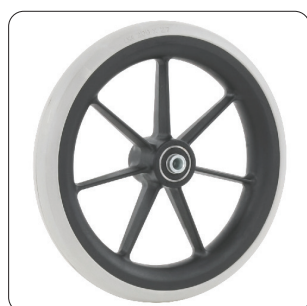

8" (200 x 27 mm) wheel with round solid rubber or PU tyre

 mm	 mm	 kg	RUBBER Grey	PU Grey
ø10	37	40	141806	15080Z
ø8	40	40	-	15080Y
ø8	45	40	140806	150810
ø8	53	40	140856	on request
ø8	56	40	140857	on request
ø8	60	40	140808	on request