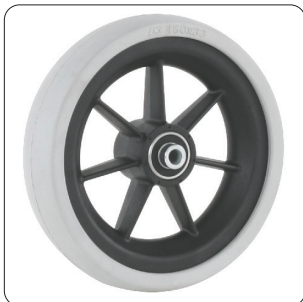

Wheels with 7 spokes and solid tyre

6"-8"

6" (150 x 27 mm) wheel with round solid rubber or PU tyre

 mm	 mm	 kg	RUBBER Grey	PU Grey
ø10	32	75	141606	on request
ø8	36	75	140606	on request
ø8	40	75	140655	150655
ø8	45	75	140608	150610
ø8	53	75	140656	on request
ø8	56	75	140657	on request
ø8	60	75	140658	on request

6" (150 x 33 mm) wheel with flat solid rubber or PU tyre

 mm	 mm	 kg	RUBBER Grey	PU Grey
ø10	32	75	141616	15061J
ø8	36	75	140616	150620
ø8	40	75	140665	on request
ø8	45	75	140618	on request
ø8	53	75	140666	on request
ø8	56	75	140667	on request
ø8	58	75	-	on request
ø8	60	75	140668	on request

7" (175 x 27 mm) wheel with round solid rubber or PU tyre

 mm	 mm	 kg	RUBBER Grey	PU Grey
ø10	37	40	141706	on request
ø8	45	40	140706	150708
ø8	53	40	140756	on request
ø8	56	40	140757	on request
ø8	60	40	140708	on request

7" (175 x 33 mm) wheel with flat solid rubber or PU tyre

 mm	 mm	 kg	RUBBER Grey	PU Grey
ø10	37	50	141716	150707
ø8	45	50	140716	150705
ø8	53	50	140766	-
ø8	56	50	140767	-
ø8	60	50	140718	-

7" (175 x 40 mm) wheel with 7 spokes and smooth V-shaped polyurethane tyre