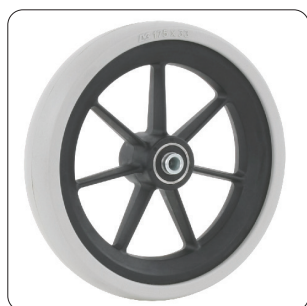

Wheels with 7 spokes and solid tyre

6"-8"

6" (150 x 27 mm) wheel with round solid rubber or PU tyre

 mm	 mm	 kg	RUBBER Grey	PU Grey
ø10	32	75	141606	on request
ø8	36	75	140606	on request
ø8	40	75	140655	150655
ø8	45	75	140608	150610
ø8	53	75	140656	on request
ø8	56	75	140657	on request
ø8	60	75	140658	on request

6" (150 x 33 mm) wheel with flat solid rubber or PU tyre

 mm	 mm	 kg	RUBBER Grey	PU Grey
ø10	32	75	141616	15061J
ø8	36	75	140616	150620
ø8	40	75	140665	on request
ø8	45	75	140618	on request
ø8	53	75	140666	on request
ø8	56	75	140667	on request
ø8	58	75	-	on request
ø8	60	75	140668	on request

7" (175 x 27 mm) wheel with round solid rubber or PU tyre

 mm	 mm	 kg	RUBBER Grey	PU Grey
ø10	37	40	141706	on request
ø8	45	40	140706	150708
ø8	53	40	140756	on request
ø8	56	40	140757	on request
ø8	60	40	140708	on request

7" (175 x 33 mm) wheel with flat solid rubber or PU tyre

 mm	 mm	 kg	RUBBER Grey	PU Grey
ø10	37	50	141716	150707
ø8	45	50	140716	150705
ø8	53	50	140766	-
ø8	56	50	140767	-
ø8	60	50	140718	-

7" (175 x 40 mm) wheel with 7 spokes and smooth V-shaped polyurethane tyre